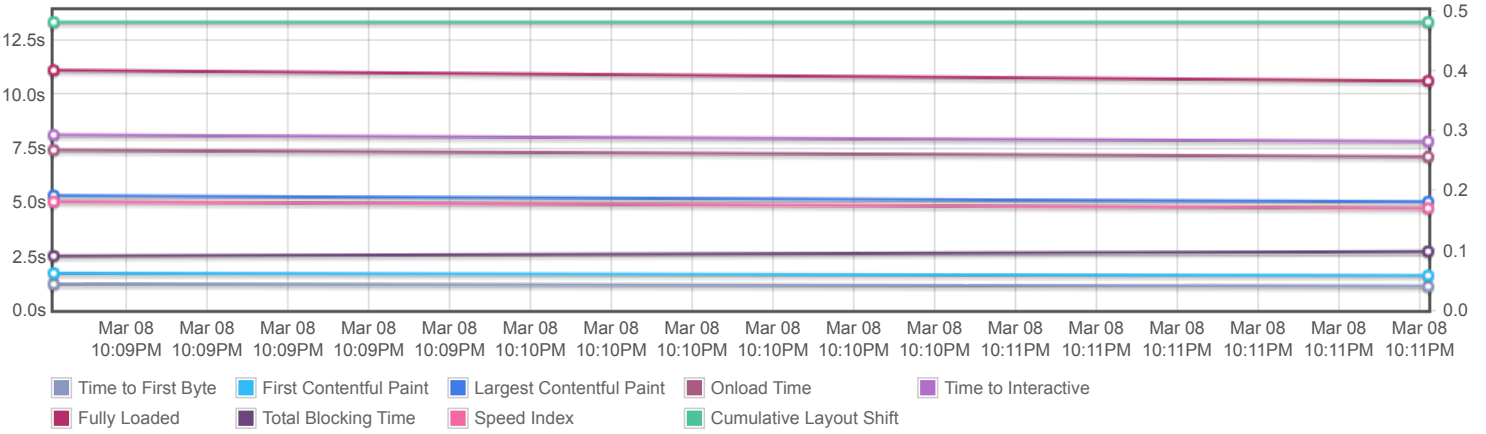

### About GTmetrix

GTmetrix is developed by the good folks at **Carbon60**, a Canadian hosting company with over 28 years experience in web technology.

<https://carbon60.com/>

Page scores

Page metrics

Page sizes and request counts

The waterfall chart displays the loading behaviour of your site in your selected browser. It can be used to discover simple issues such as 404's or more complex issues such as external resources blocking page rendering.