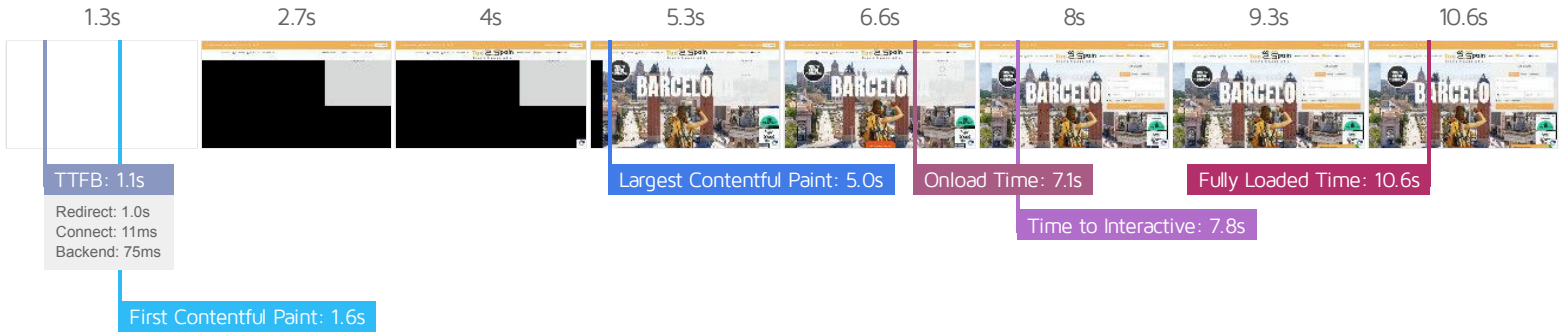

Performance Metrics

First Contentful Paint How quickly content like text or images are painted onto your page. A good user experience is 0.9s or less.	Much longer than recommended 1.6s	Time to Interactive How long it takes for your page to become fully interactive. A good user experience is 2.5s or less.	Much longer than recommended 7.8s
Speed Index How quickly the contents of your page are visibly populated. A good user experience is 1.3s or less.	Much longer than recommended 4.7s	Total Blocking Time How much time is blocked by scripts during your page loading process. A good user experience is 150ms or less.	Much longer than recommended 2.7s
Largest Contentful Paint How long it takes for the largest element of content (e.g. a hero image) to be painted on your page. A good user experience is 1.2s or less.	Much longer than recommended 5.0s	Cumulative Layout Shift How much your page's layout shifts as it loads. A good user experience is a score of 0.1 or less.	Much more than recommended 0.48

Browser Timings

Redirect	1.0s	Connect	11ms	Backend	75ms
TTFB	1.1s	First Paint	1.6s	DOM Int.	2.2s
DOM Loaded	2.3s	Onload	7.1s	Fully Loaded	10.6s