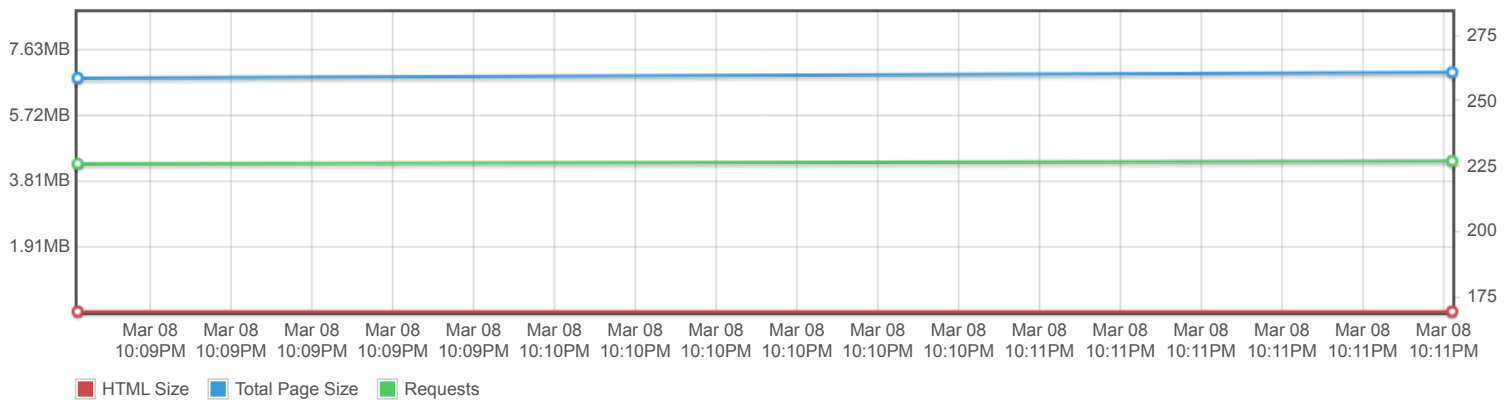

### About GTmetrix

GTmetrix is developed by the good folks at **Carbon60**, a Canadian hosting company with over 28 years experience in web technology.

<https://carbon60.com/>

Page scores

Page metrics

Page sizes and request counts

The waterfall chart displays the loading behaviour of your site in your selected browser. It can be used to discover simple issues such as 404's or more complex issues such as external resources blocking page rendering.