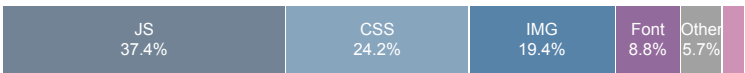

## Page Details

Total Page Size - 6.98MB

Total Page Requests - 227

Legend: HTML JS CSS IMG Video Font Other