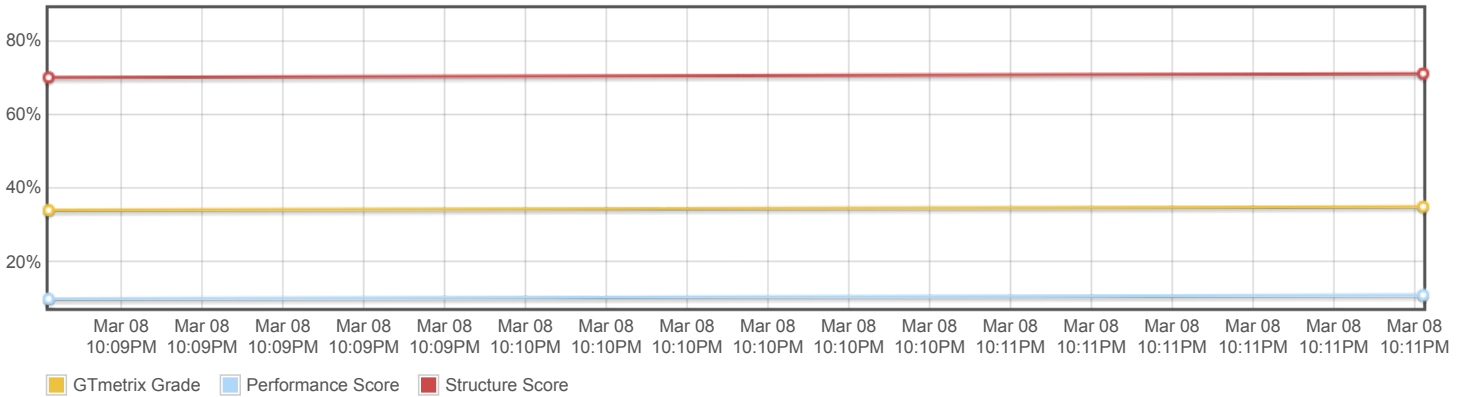

Page scores