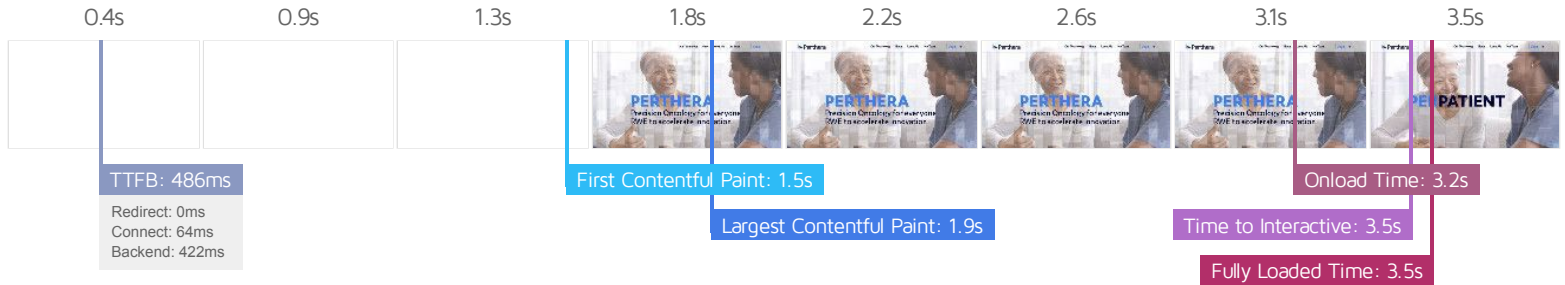

Performance Metrics

First Contentful Paint How quickly content like text or images are painted onto your page. A good user experience is 0.9s or less.	Longer than recommended 1.5s	Time to Interactive How long it takes for your page to become fully interactive. A good user experience is 2.5s or less.	Longer than recommended 3.5s
Speed Index How quickly the contents of your page are visibly populated. A good user experience is 1.3s or less.	Much longer than recommended 4.3s	Total Blocking Time How much time is blocked by scripts during your page loading process. A good user experience is 150ms or less.	OK, but consider improvement 161ms
Largest Contentful Paint How long it takes for the largest element of content (e.g. a hero image) to be painted on your page. A good user experience is 1.2s or less.	Longer than recommended 1.9s	Cumulative Layout Shift How much your page's layout shifts as it loads. A good user experience is a score of 0.1 or less.	Good - Nothing to do here 0

Browser Timings

Redirect	0ms	Connect	64ms	Backend	422ms
TTFB	486ms	First Paint	1.5s	DOM Int.	1.9s
DOM Loaded	1.9s	Onload	3.2s	Fully Loaded	3.5s