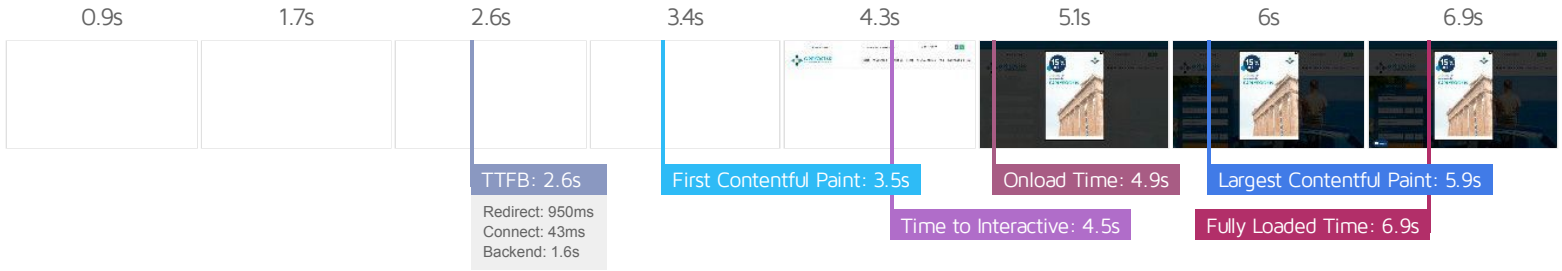

Performance Metrics

First Contentful Paint How quickly content like text or images are painted onto your page. A good user experience is 0.9s or less.	Much longer than recommended 3.5s	Time to Interactive How long it takes for your page to become fully interactive. A good user experience is 2.5s or less.	Longer than recommended 4.5s
Speed Index How quickly the contents of your page are visibly populated. A good user experience is 1.3s or less.	Much longer than recommended 5.2s	Total Blocking Time How much time is blocked by scripts during your page loading process. A good user experience is 150ms or less.	Good - Nothing to do here 95ms
Largest Contentful Paint How long it takes for the largest element of content (e.g. a hero image) to be painted on your page. A good user experience is 1.2s or less.	Much longer than recommended 5.9s	Cumulative Layout Shift How much your page's layout shifts as it loads. A good user experience is a score of 0.1 or less.	Good - Nothing to do here 0.07

Browser Timings

Redirect	950ms	Connect	43ms	Backend	1.6s
TTFB	2.6s	First Paint	3.5s	DOM Int.	4.4s
DOM Loaded	4.4s	Onload	4.9s	Fully Loaded	6.9s