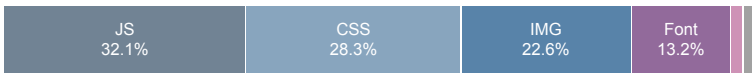

## Page Details

Total Page Size - 1.22MB

Total Page Requests - 53

Legend: HTML JS CSS IMG Video Font Other