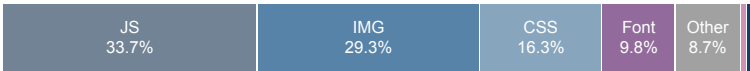

## Page Details

Total Page Size - 6.93MB

Total Page Requests - 92

Legend: HTML JS CSS IMG Video Font Other