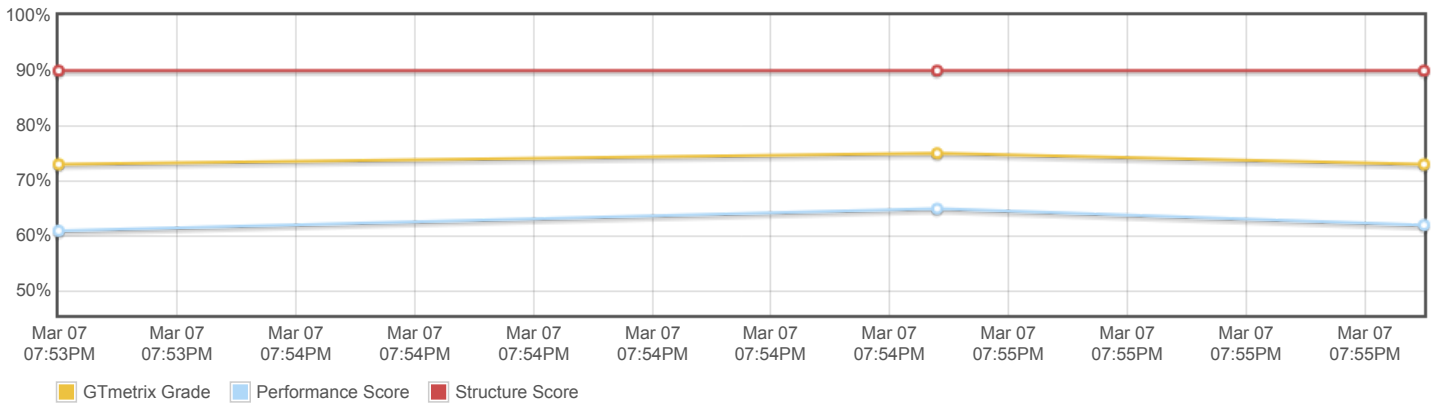

Page scores