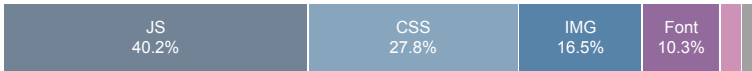

Total Page Requests - 97

How does this affect me?

Today's web user expects a fast and seamless website experience. Delivering that fast experience can result in increased visits, conversions and overall happiness.

As if you didn't need more incentive, **Google has announced that they are using page speed in their ranking algorithm.**

About GTmetrix

GTmetrix is developed by the good folks at **Carbon60**, a Canadian hosting company with over 28 years experience in web technology.

<https://carbon60.com/>