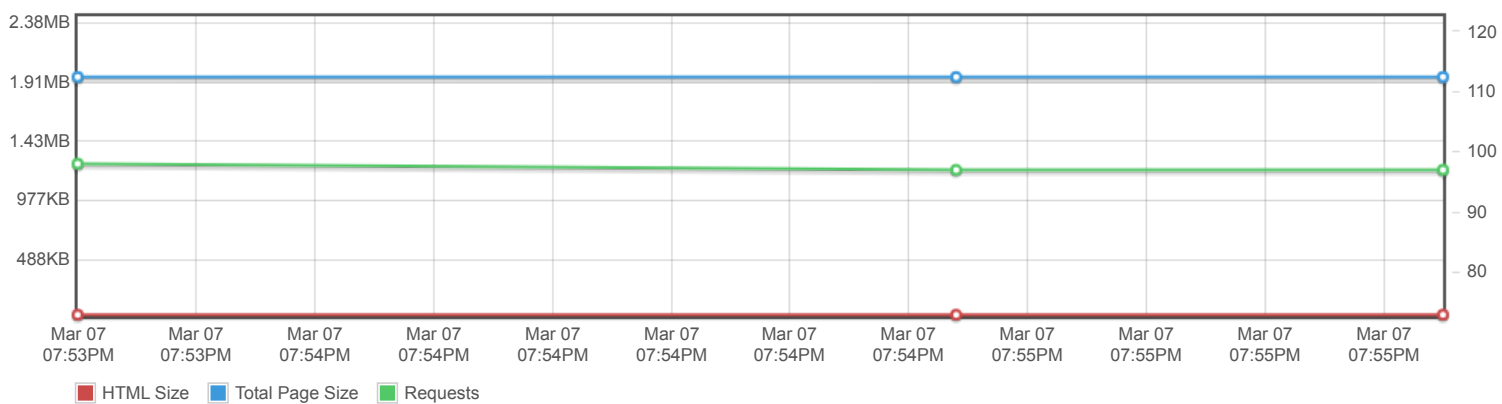

### Page sizes and request counts

The waterfall chart displays the loading behaviour of your site in your selected browser. It can be used to discover simple issues such as 404's or more complex issues such as external resources blocking page rendering.