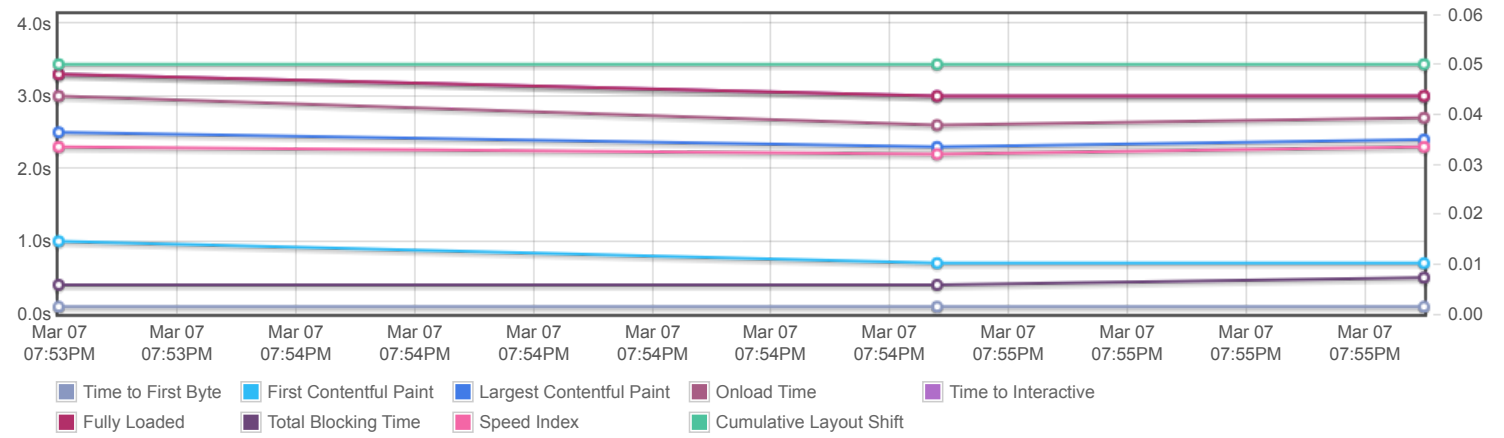

### Page sizes and request counts

The waterfall chart displays the loading behaviour of your site in your selected browser. It can be used to discover simple issues such as 404's or more complex issues such as external resources blocking page rendering.