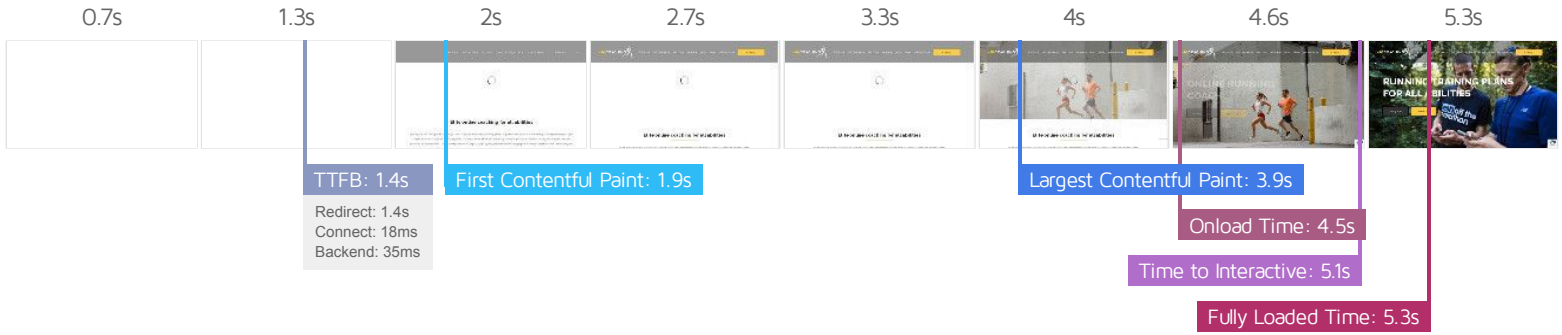

Performance Metrics

First Contentful Paint How quickly content like text or images are painted onto your page. A good user experience is 0.9s or less.	Much longer than recommended 1.9s	Time to Interactive How long it takes for your page to become fully interactive. A good user experience is 2.5s or less.	Much longer than recommended 5.1s
Speed Index How quickly the contents of your page are visibly populated. A good user experience is 1.3s or less.	Much longer than recommended 6.8s	Total Blocking Time How much time is blocked by scripts during your page loading process. A good user experience is 150ms or less.	Much longer than recommended 1.1s
Largest Contentful Paint How long it takes for the largest element of content (e.g. a hero image) to be painted on your page. A good user experience is 1.2s or less.	Much longer than recommended 3.9s	Cumulative Layout Shift How much your page's layout shifts as it loads. A good user experience is a score of 0.1 or less.	Good - Nothing to do here 0.05

Browser Timings

Redirect	1.4s	Connect	18ms	Backend	35ms
TTFB	1.4s	First Paint	1.9s	DOM Int.	3.4s
DOM Loaded	3.5s	Onload	4.5s	Fully Loaded	5.3s