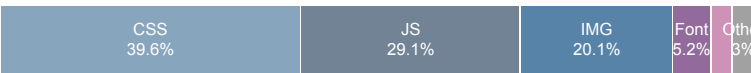

Page Details

Total Page Size - 5.29MB

Total Page Requests - 134

Legend: HTML JS CSS IMG Video Font Other

How does this affect me?

Today's web user expects a fast and seamless website experience. Delivering that fast experience can result in increased visits, conversions and overall happiness.