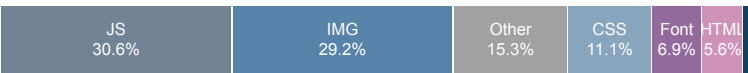

## Page Details

Total Page Size - 7.34MB

Total Page Requests - 72