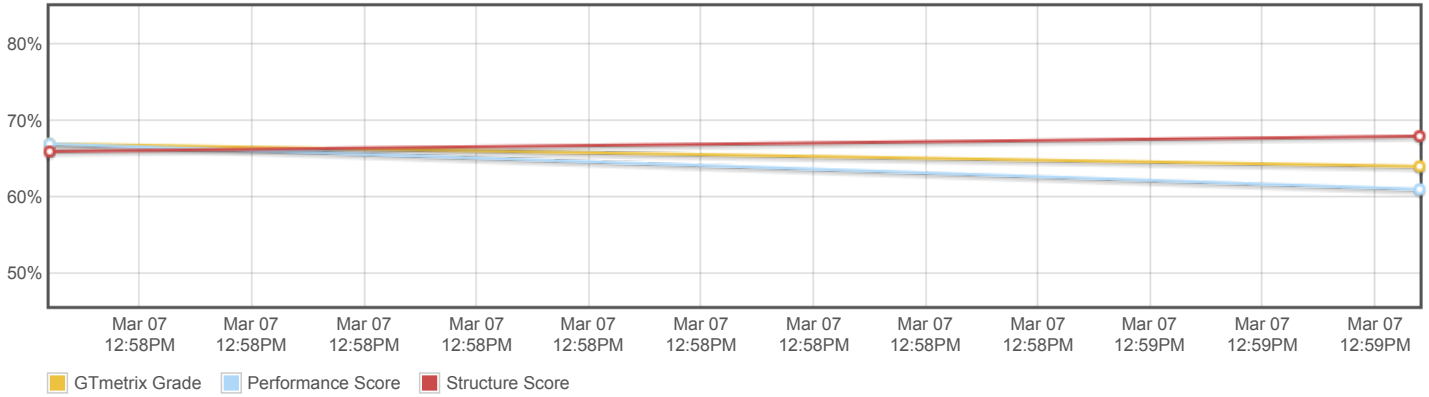

Page scores