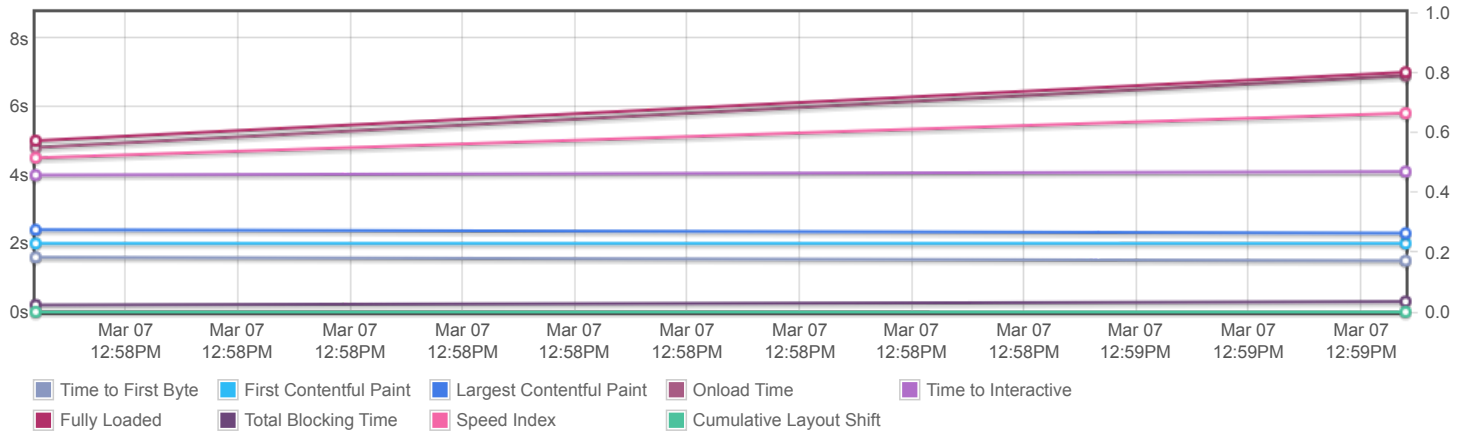

### About GTmetrix

GTmetrix is developed by the good folks at **Carbon60**, a Canadian hosting company with over 28 years experience in web technology.

<https://carbon60.com/>

Page scores

Page metrics

Page sizes and request counts

The waterfall chart displays the loading behaviour of your site in your selected browser. It can be used to discover simple issues such as 404's or more complex issues such as external resources blocking page rendering.