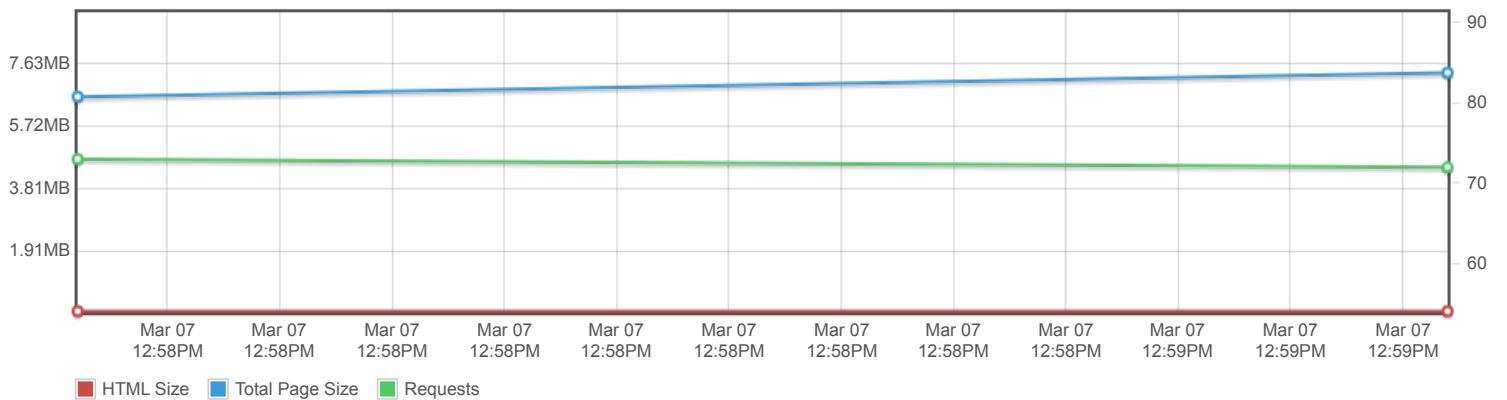

The waterfall chart displays the loading behaviour of your site in your selected browser. It can be used to discover simple issues such as 404's or more complex issues such as external resources blocking page rendering.