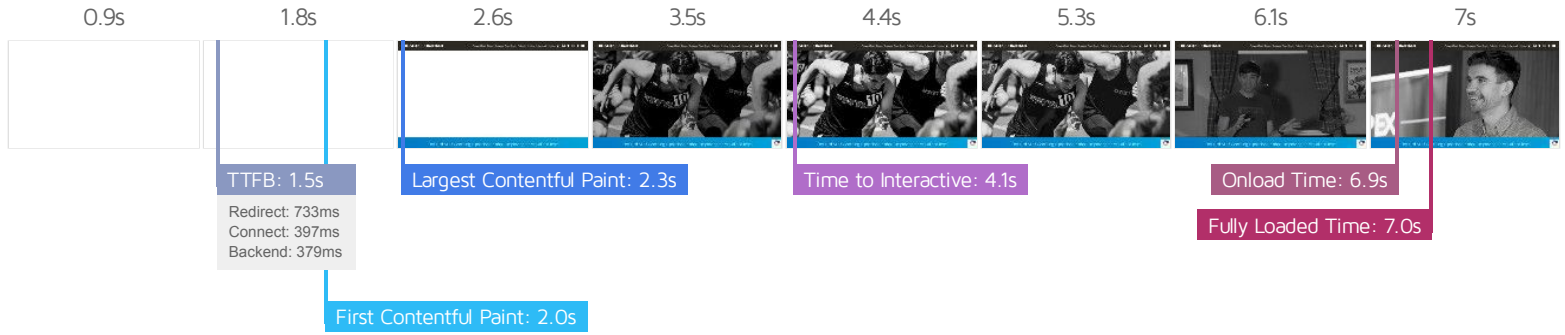

Performance Metrics

First Contentful Paint How quickly content like text or images are painted onto your page. A good user experience is 0.9s or less.	Much longer than recommended 2.0s	Time to Interactive How long it takes for your page to become fully interactive. A good user experience is 2.5s or less.	Longer than recommended 4.1s
Speed Index How quickly the contents of your page are visibly populated. A good user experience is 1.3s or less.	Much longer than recommended 5.8s	Total Blocking Time How much time is blocked by scripts during your page loading process. A good user experience is 150ms or less.	Longer than recommended 254ms
Largest Contentful Paint How long it takes for the largest element of content (e.g. a hero image) to be painted on your page. A good user experience is 1.2s or less.	Longer than recommended 2.3s	Cumulative Layout Shift How much your page's layout shifts as it loads. A good user experience is a score of 0.1 or less.	Good - Nothing to do here 0

Browser Timings

Redirect	733ms	Connect	397ms	Backend	379ms
TTFB	1.5s	First Paint	2.0s	DOM Int.	2.6s
DOM Loaded	2.7s	Onload	6.9s	Fully Loaded	7.0s